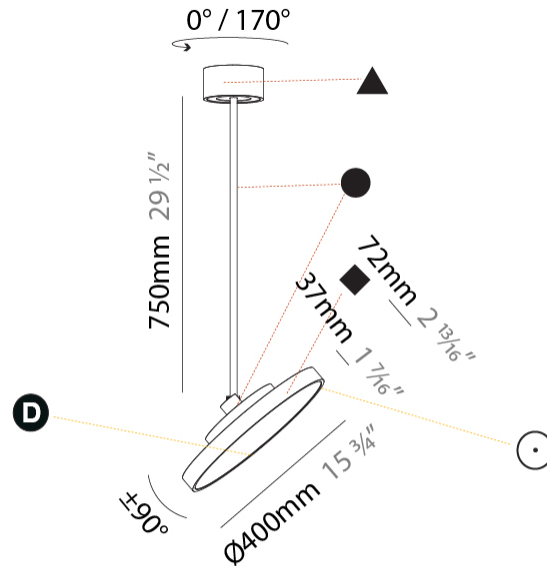

GENERAL

Series: Sign Diva Flex
Subseries: Sign Diva Flex
Brand: Prolicht
Division: Architectural
Mounting Type: Suspension
Mounting Location: Ceiling
Subcategory: Pendant

PHYSICAL

Shape: Round
Diameter (mm): 400
Diameter (in): 15 3/4
Height (mm): 870
Height (in): 34 1/4
Light Distribution: Adjustable / Direct
Weight (kg): 2.007
Weight (lbs): 4.42
Diffuser: PMMA - Opal / Micro-Prism / Sparkling Secret / Vintage Industrial
Fixture Finish: SSR / BKV / CWI / CRY / HAB / UFT / ITA / RUA / FTG / MYG / LOD / PUS / FRO / FUP / KIA / POP / BLS / SPG / MEY / GOH / GUM / CHC / COM / ABZ / JAG / OBR / MOS / ROR
Fixture Material: Extruded Aluminum / Steel

ELECTRICAL

Lamp Type: LED (Zhaga Standard)
Input Wattage (W): 19.8
Total Output Wattage (W): 18
Dimming: Tri-Mode (Non-Dimming and Phase Dimming (120Vac only) and 0-10V Dimming)
Driver Included: Yes
Driver Location: Integrated
Driver Type: Constant Current - Universal
Driver Class: Class 2
Input Voltage (V): 120 - 277
Constant Current (MA): 500

LED

Color Temperature (°K): 2700 / 3000 / 3500 / 4000
Max. Delivered Lumen (lm): 1807 / 1943 / 1951 / 1991
Nominal Lumen (lm): 2250 / 2420 / 2430 / 2480
CRI: >90 CRI
Lamp Life (hrs): 50000

OPTICAL

Adjustability: Rotational 170°; Tilt 90°

RATINGS AND CERTIFICATIONS

Certified By: Certified for North American Standards
IP rating: IP20