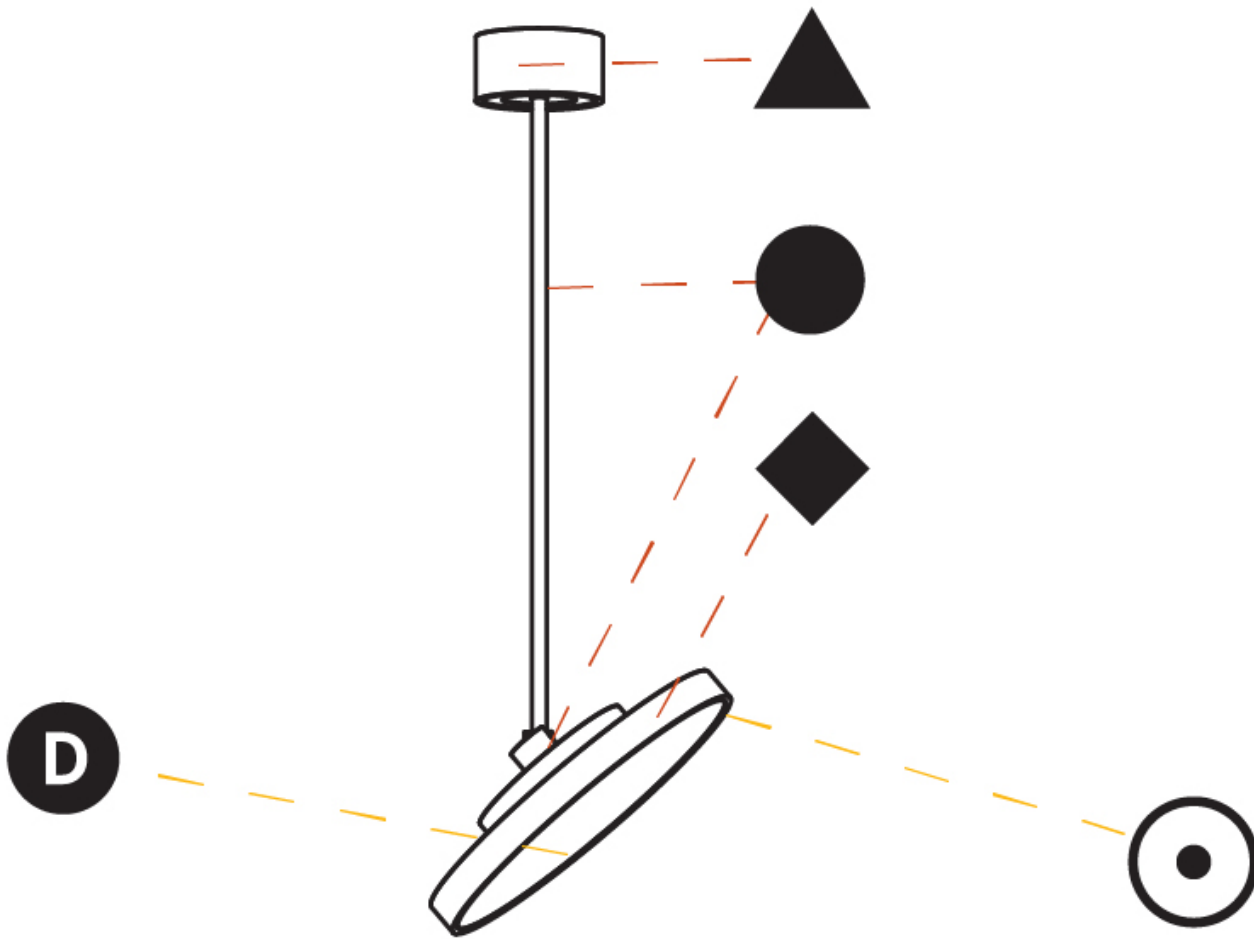

SIGN DIVA FLEX SUSPENSION

A30853-

PROJECT
TYPE
SPECIFIER
QUANTITY
DATE